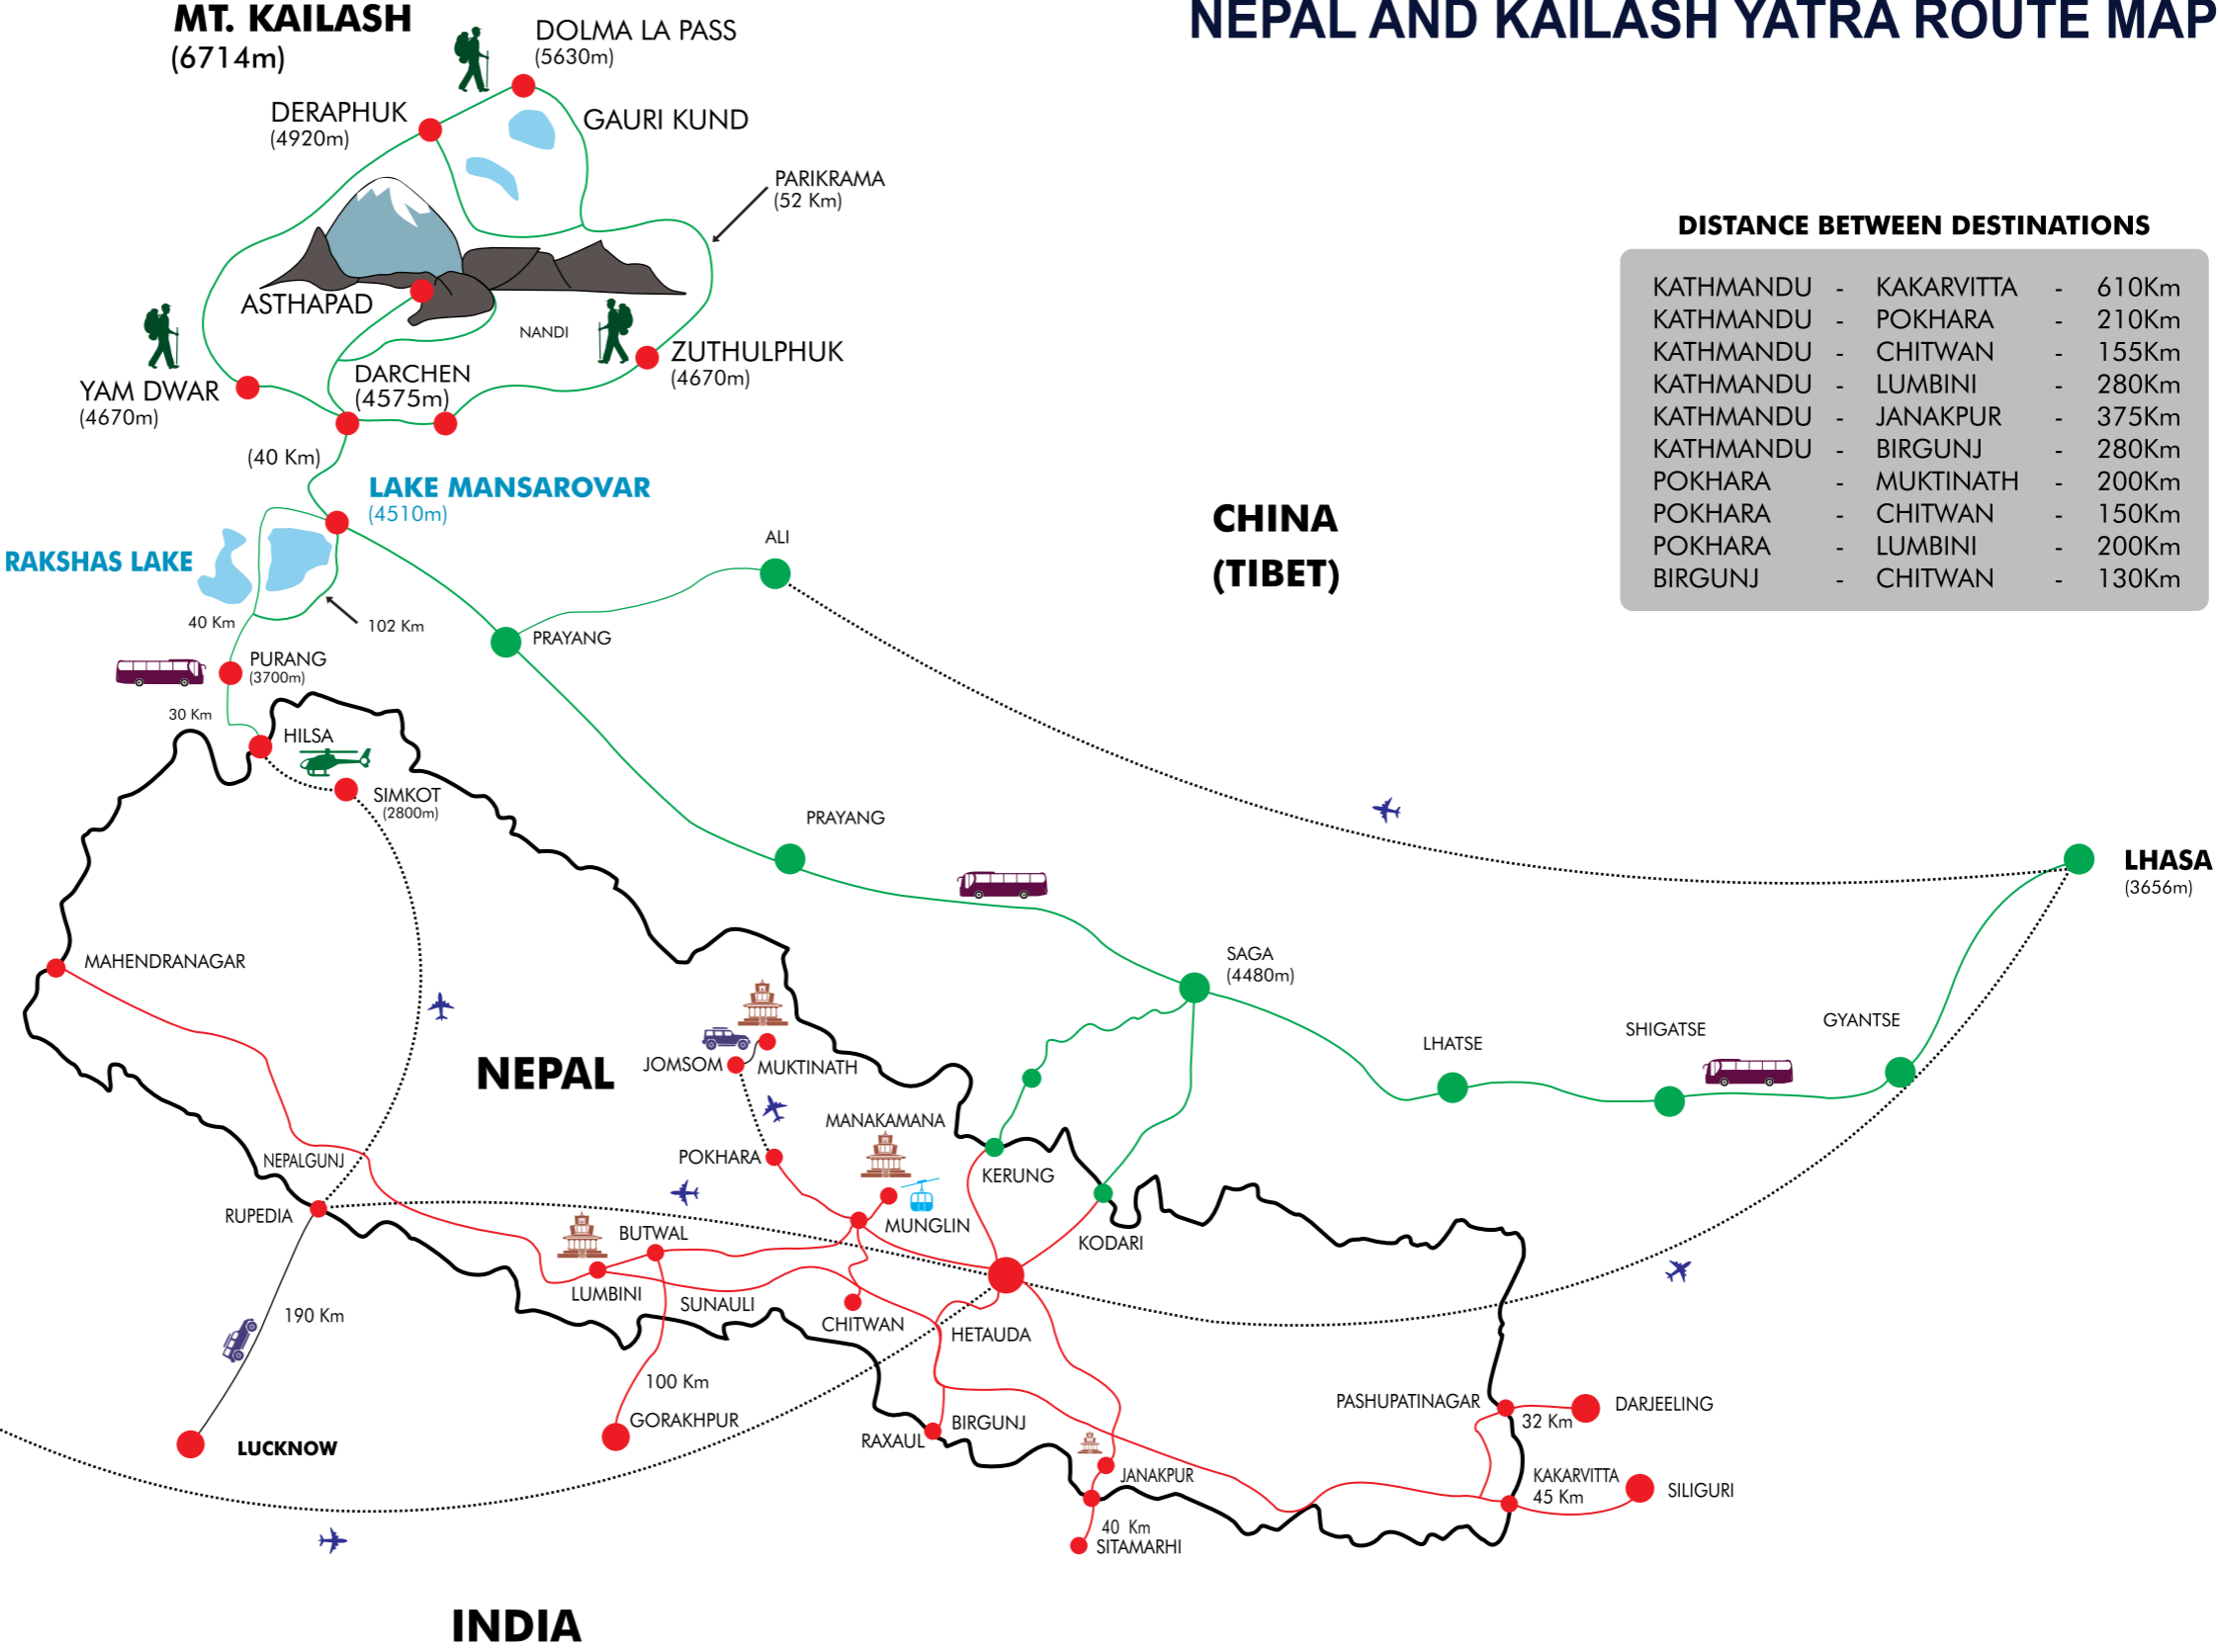

NEPAL AND KAILASH YATRA ROUTE MAP

MT. KAILASH
(6714m)

DOLMA LA PASS
(5630m)

DERAPHUK
(4920m)

GAURI KUND

PARIKRAMA
(52 Km)

ASTHAPAD

NANDI

ZUTHULPHUK
(4670m)

YAM DWAR
(4670m)

DARCHEN
(4575m)

(40 Km)

LAKE MANSAROVAR
(4510m)

RAKSHAS LAKE

40 Km

PURANG
(3700m)

102 Km

PRAYANG

30 Km

HILSA

SIMKOT
(2800m)

MAHENDRANAGAR

NEPAL

JOMSOM

MUKTINATH

MANAKAMANA

POKHARA

KERUNG

KODARI

BUTWAL

MUNGLIN

HETAUDA

NEPALGUNJ

RUPEDIA

LUMBINI

SUNAULI

CHITWAN

PASHUPATINAGAR

190 Km

LUCKNOW

100 Km

GORAKHPUR

RAXAUL

BIRGUNJ

40 Km

SITAMARHI

32 Km

DARJEELING

45 Km

KAKARVITTA

SILIGURI

LHASA
(3656m)

CHINA
(TIBET)

INDIA